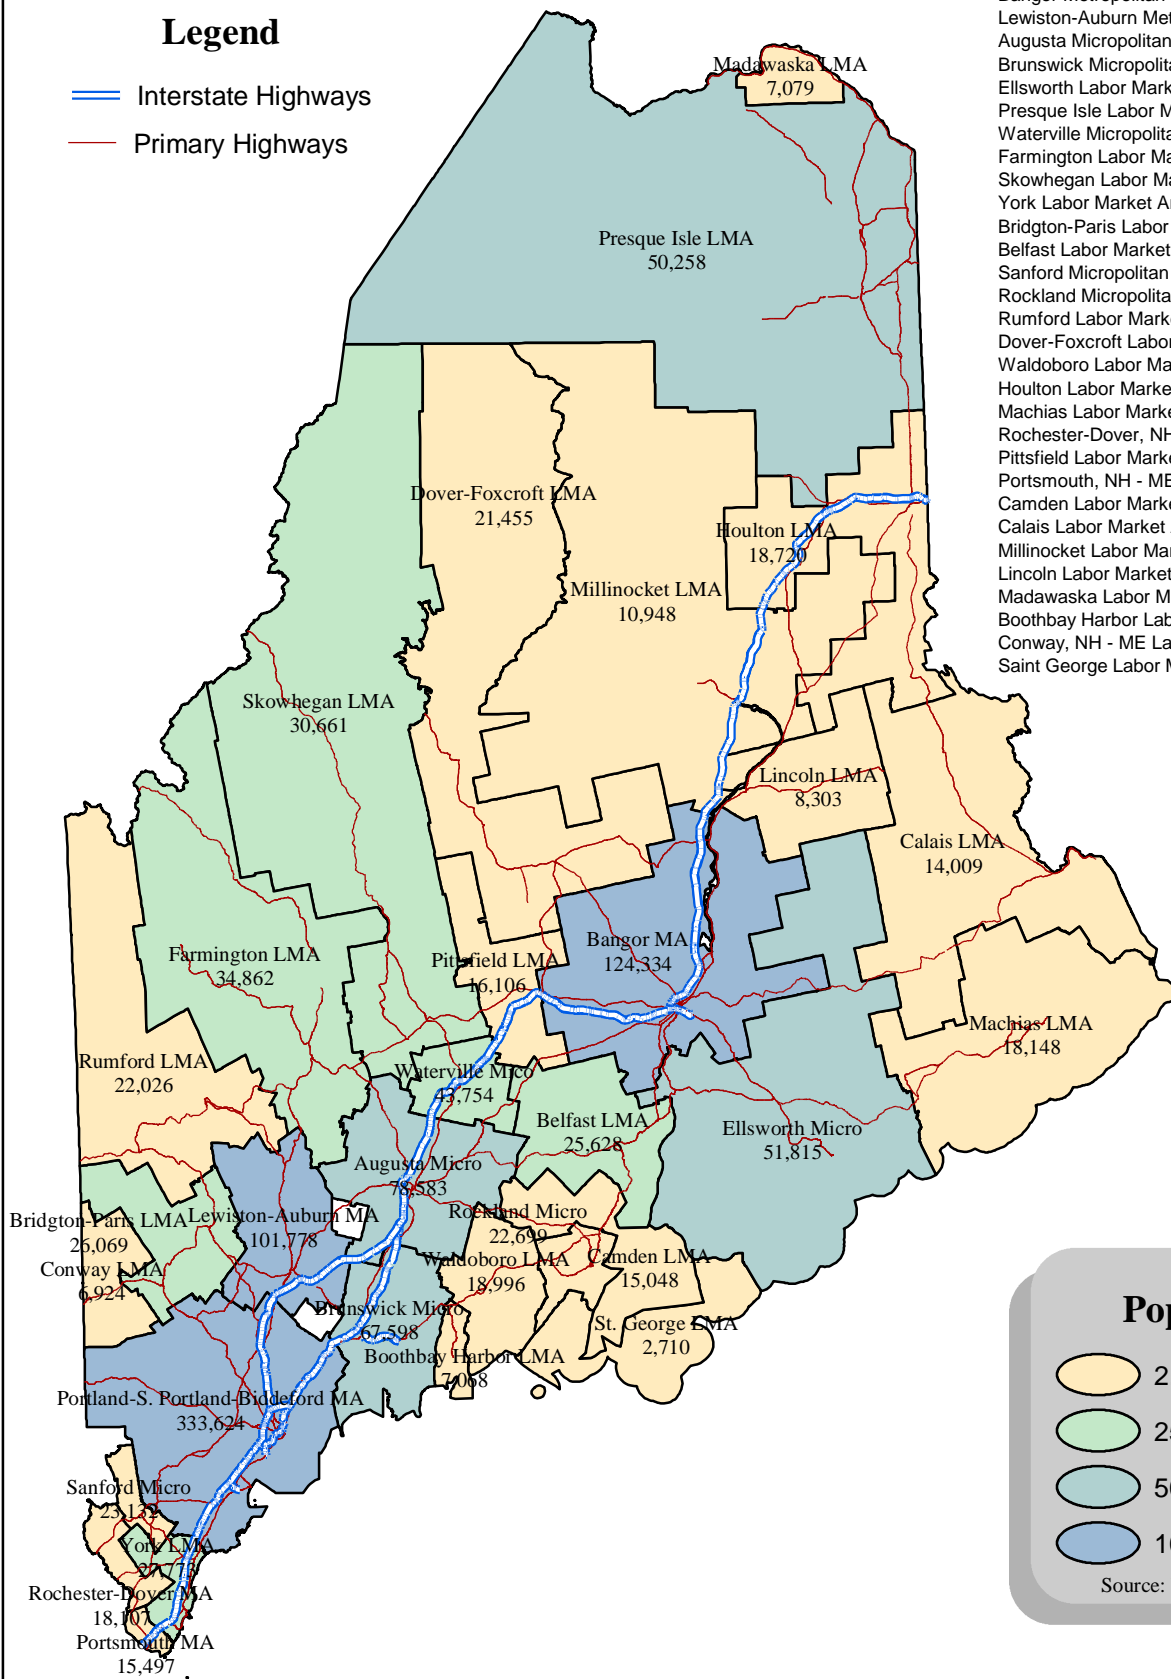

Population By Labor Market Area

Legend

- Interstate Highways
- Primary Highways

Labor Market Area Population

Portland-South Portland-Biddeford MA	333,624
Bangor Metropolitan	124,334
Lewiston-Auburn Metropolitan Area	101,778
Augusta Micropolitan	78,583
Brunswick Micropolitan Area	67,598
Ellsworth Labor Market Area	51,815
Presque Isle Labor Market Area	50,258
Waterville Micropolitan	43,754
Farmington Labor Market Area	34,862
Skowhegan Labor Market Area	30,661
York Labor Market Area	27,773
Bridgton-Paris Labor Market Area	26,069
Belfast Labor Market Area	25,628
Sanford Micropolitan Area	23,132
Rockland Micropolitan	22,699
Rumford Labor Market Area	22,026
Dover-Foxcroft Labor Market Area	21,455
Waldoboro Labor Market Area	18,996
Houlton Labor Market Area	18,720
Machias Labor Market Area	18,148
Rochester-Dover, NH - ME MA	18,107
Pittsfield Labor Market Area	16,106
Portsmouth, NH - ME Metropolitan Area	15,497
Camden Labor Market Area	15,048
Calais Labor Market Area	14,009
Millinocket Labor Market Area	10,948
Lincoln Labor Market Area	8,303
Madawaska Labor Market Area	7,079
Boothbay Harbor Labor Market Area	7,068
Conway, NH - ME Labor Market Area	6,924
Saint George Labor Market Area	2,710

Population

- 2,710 - 25,000
- 25,001 - 50,000
- 50,001 - 100,000
- 100,001 - 335,000

Source: US Census 2000